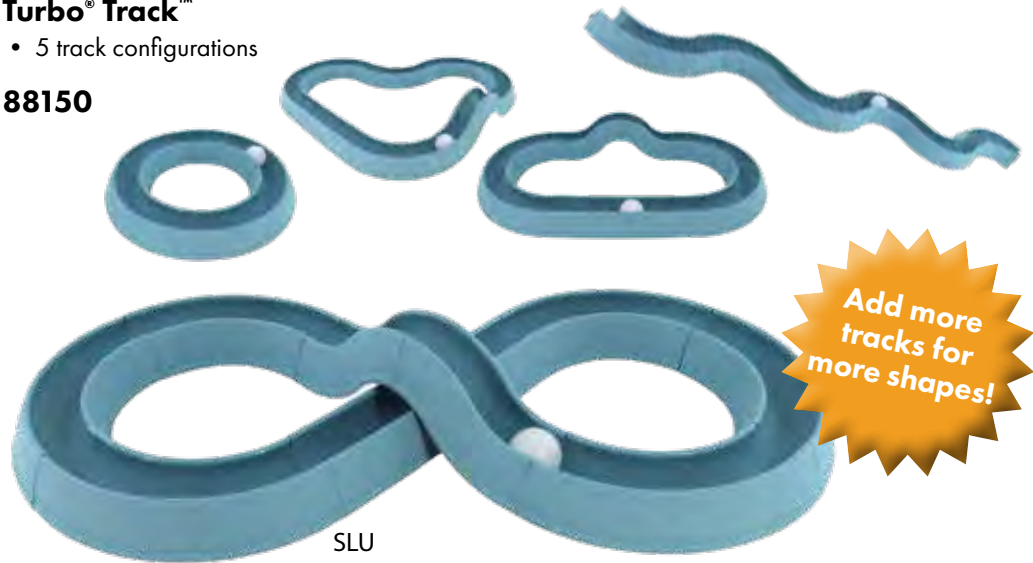

Turbo® Track™

- 5 track configurations

88150