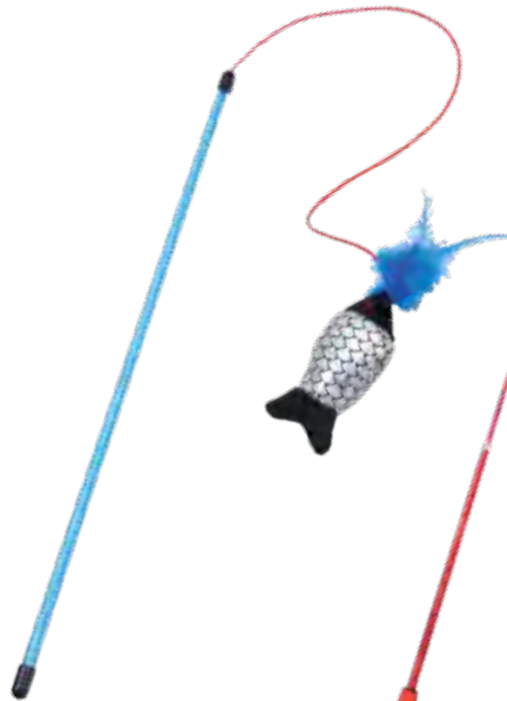

turbo
by Coastal

Turbo® Fishing Pole

80452

Size: 18"

Turbo® Telescoping Flying Teaser

80453

Size: 42"

Turbo® Telescoping Teaser with Crinkle Tail

80470

Size: 39"

Turbo® Feather Tail Teaser

80473

Size: 19"

Turbo® Teaser with Ribbons

80474

Size: 19"

Turbo Tail™ Telescoping Teaser

88325

Size: 39"