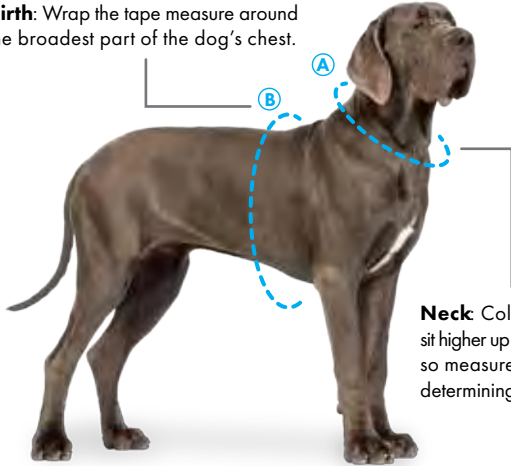

## How To Measure For Collars And Harnesses

Use this visual as a guide for how to measure dogs properly for a collar, harness or vest.

**Girth:** Wrap the tape measure around the broadest part of the dog's chest.

### MEASUREMENTS NEEDED FOR:

A COLLARS

B HARNESSES

**Neck:** Collars should sit higher up on the neck, so measure here when determining collar size.

- Tips:**
- Harnesses and plastic buckle collars are not for tie out. Instead, consider a metal buckle as a safe restraint option.
  - For a comfortable and secure fit, leave enough room for two fingers to fit comfortably between the dog and the collar/harness.
  - Prior to putting a harness on the dog, estimate and adjust the harness to the dog's size. This will make adjusting the harness easier when put on the dog.