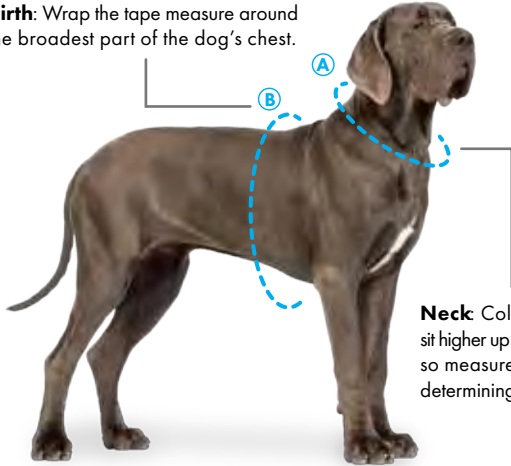

## How To Measure For Collars And Harnesses

Use this visual as a guide for how to measure dogs properly for a collar, harness or vest.

**Girth:** Wrap the tape measure around the broadest part of the dog's chest.