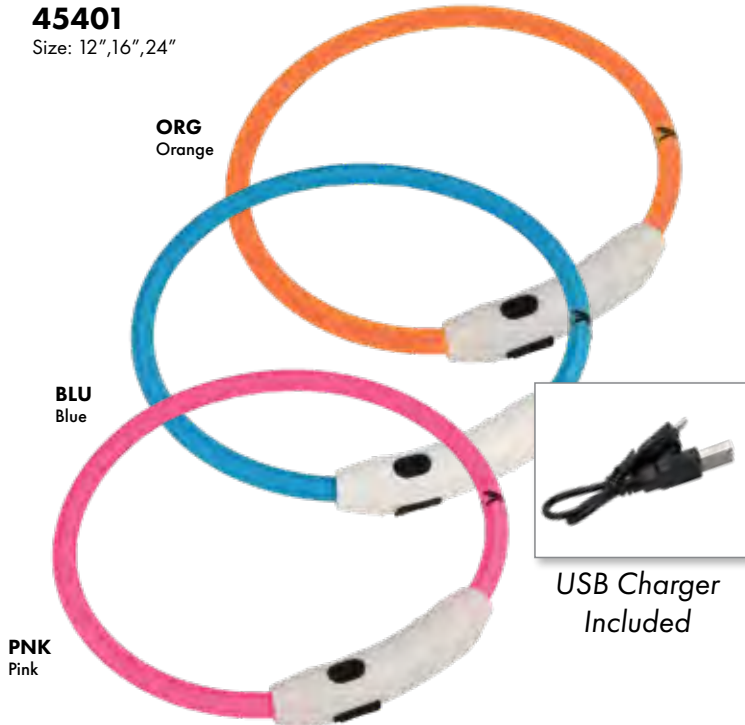

## USB Light Up Neck Ring

- USB charger included
- 3 light settings: solid, flash, slow flash
- Lasts up to 5 hours on a charge

**45401**

Size: 12",16",24"