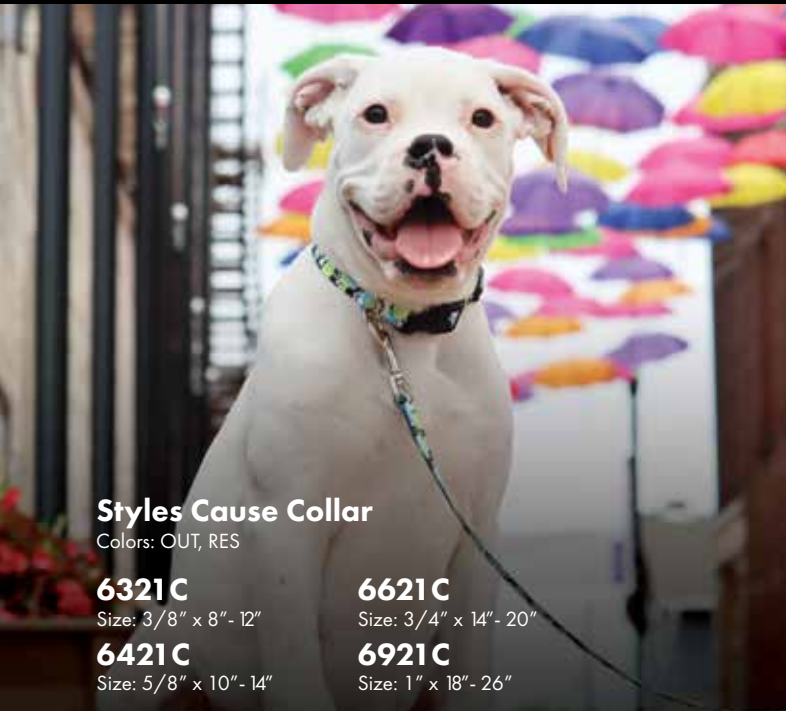

Coastal Pet proudly supports these animal health and service organizations by donating a portion of the proceeds from our sale of Outreach or Resolve products.

Styles Cause Collar

Colors: OUT, RES

6321 C

Size: 3/8" x 8" - 12"

6421 C

Size: 5/8" x 10" - 14"

6621 C

Size: 3/4" x 14" - 20"

6921 C

Size: 1" x 18" - 26"