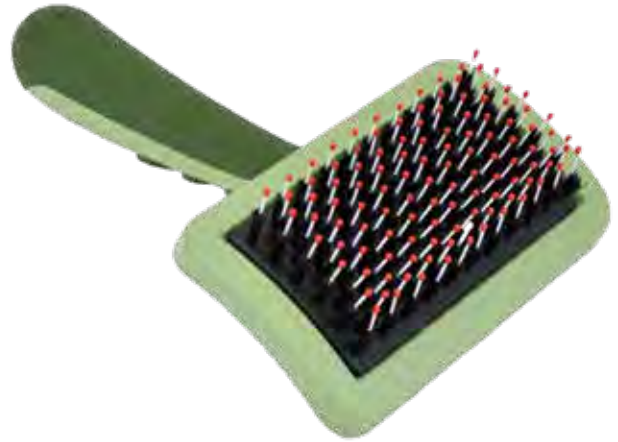

Complete Cat Brush

- Reduces shedding

W405