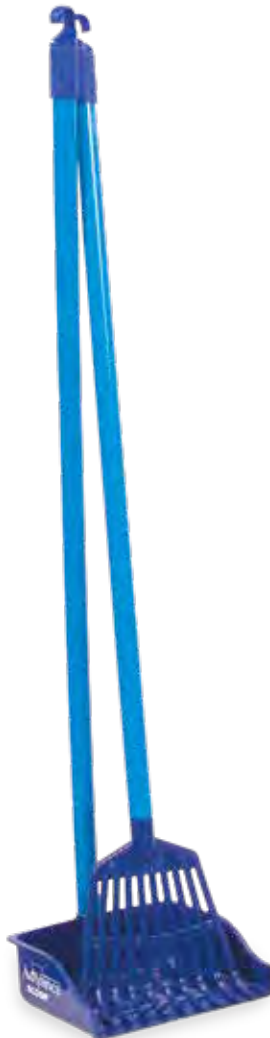

Advance® Small Pan/Rake

Color: BLU

8105

Size: 39.5"