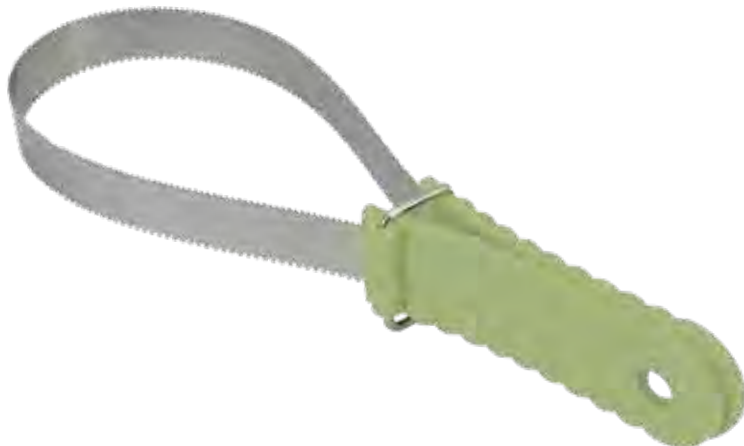

**De-Matting Comb**

**W6116**

**Mat Remover**

**W6117**

**Dual-Sided Shedding Blade**

**W6100**

Size: Medium/Large

**Pet Hair Roller with 60 sheets**