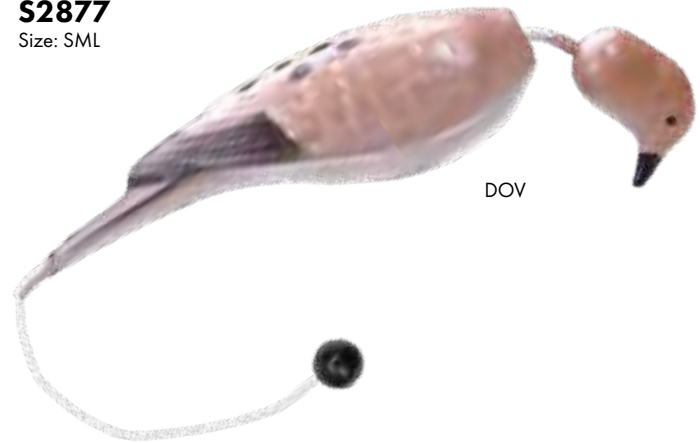

#### Tethered-Head Mallard Foam Fowl Trainer

**S2860**

Size: SML

**S2861**

Size: MED

**S2862**

Size: LRG

#### Tethered-Head Dove Foam Fowl Trainer

**S2877**

Size: SML