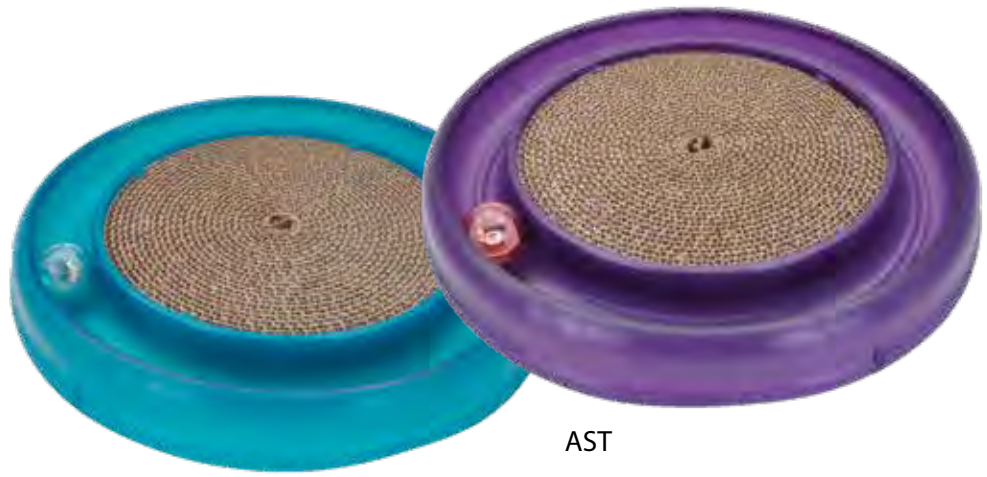

### Turbo® Grooming Arch™

- Fits in the Turbo Scratcher® (not included)

**88315**

**Turbo® Star Chaser®**

- Catnip and motion light twinkle ball included

**70130**

Size: 16"

AST