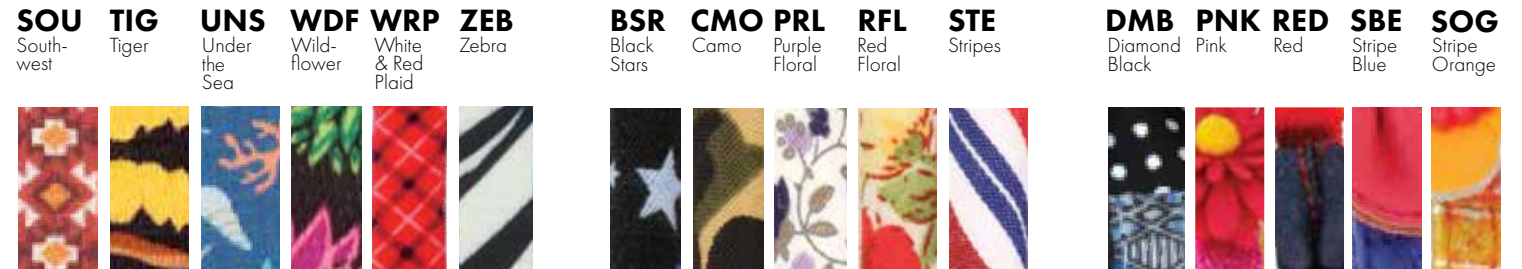

FASHION

ROUND

EMBELLISHED