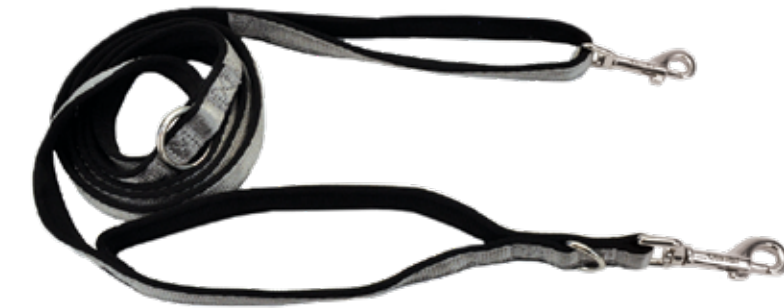

Padded Multi-Function Dog Leash

Color: BLK

6617

Size: 3/4" x 6'

One leash with **seven functions:**

1) 3 ft.
2) 4 ft.
3) 6 ft.
4) Double leash for two dogs
5) Shoulder leash
6) Temporary tether
7) Double handle