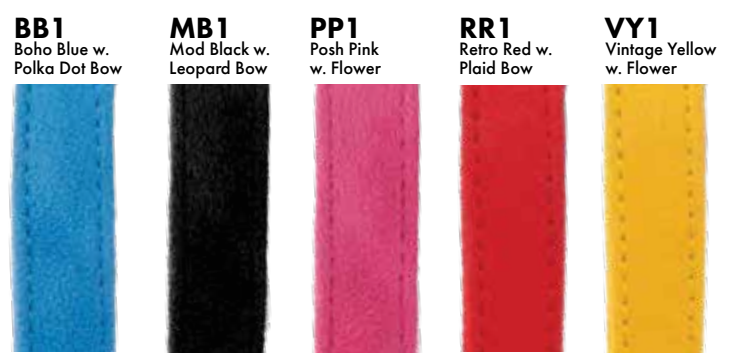

Styles

Accent®

Accent® Microfiber Collar
 • Premium rose gold colored hardware
 • Elastic backed embellishment for easy adjustment

21401
 Size: SML 10" - 13"
 Size: MED 13" - 16"

Accent® Microfiber Leash
 • Premium rose gold colored hardware

21406
 Size: 5/8" x 6'

Accent® Metallic Adjustable Collar
 • Gold metallic accents for a little flare
 • Premium gold colored hardware

24401 Size: 5/8" x 8" - 12"
24402 Size: 5/8" x 12" - 18"
24403 Size: 1" x 18" - 26"