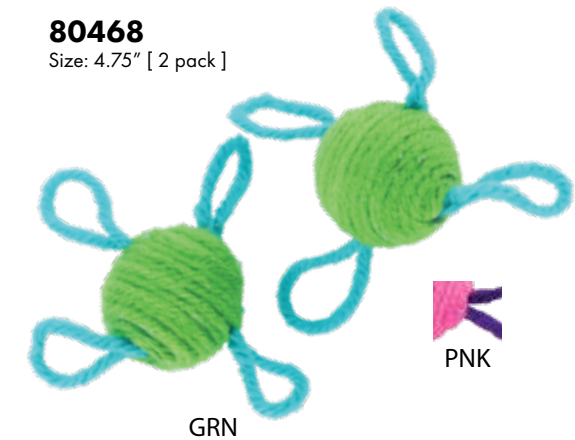

Turbo® Wool Balls

80468
Size: 4.75" [2 pack]