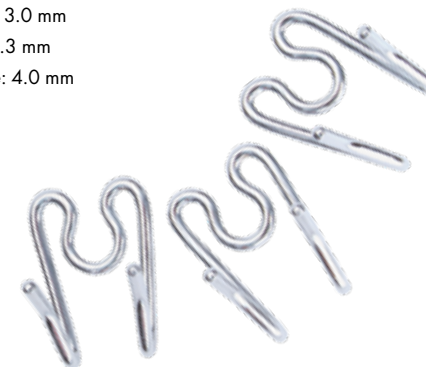

Titan® Extra Links [Set of 3]

- Can be added or removed for proper fit
- Rounded tips for comfort and safety

- **5591H**
  Fine Size: 2.0 mm
  Medium Size: 3.0 mm
  Heavy Size: 3.3 mm
  X-Heavy Size: 4.0 mm