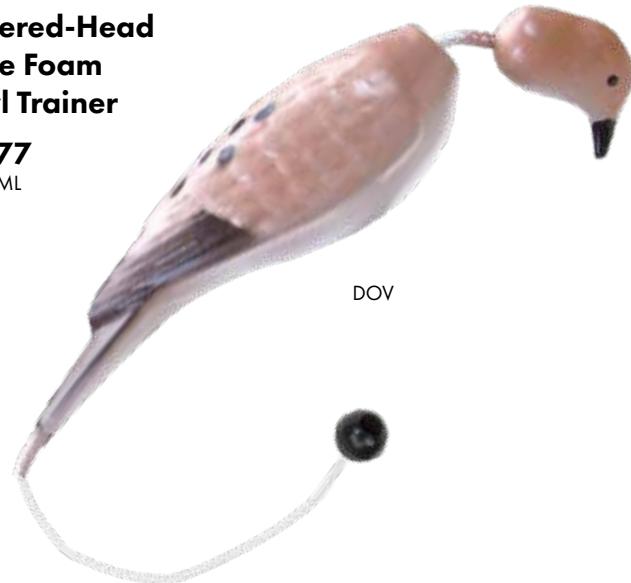

Tethered-Head Mallard Foam Fowl Trainer

S2860

Size: SML

S2861

Size: MED

S2862

Size: LRG

Tethered-Head Dove Foam Fowl Trainer

S2877

Size: SML

Quail Foam Fowl Trainer

S1866

Size: SML

Pheasant Foam Fowl Trainer

S1871

Size: LRG