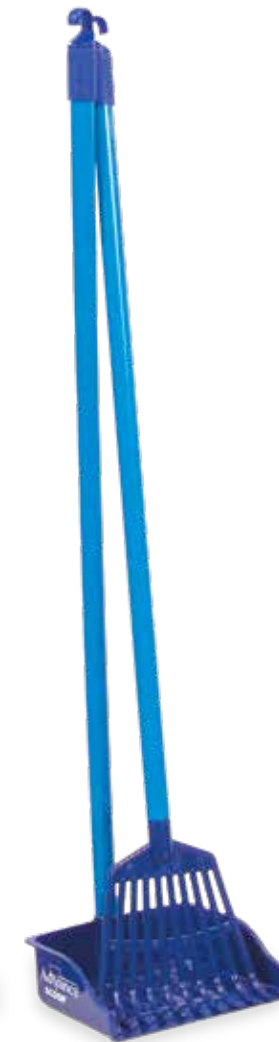

Color: BLK

8002

Size: 27"

Advance® Small Pan/Rake

- Non-stick surface is easy to hose off and clean
- Rust proof for long-lasting, daily use

Color: BLU

8105

Size: 39.5"