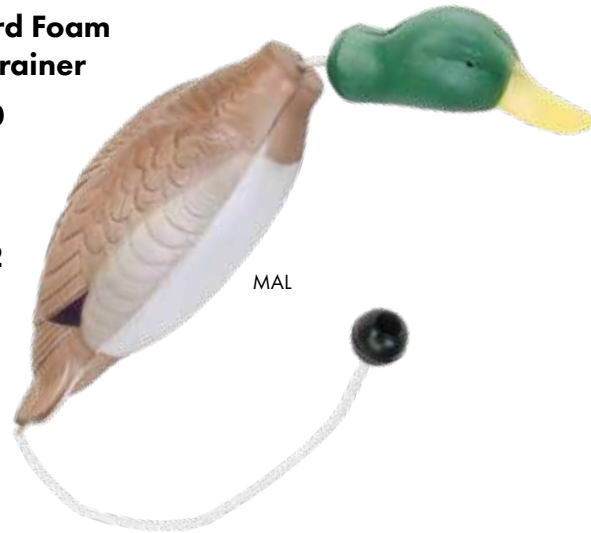

Tethered-Head Mallard Foam Fowl Trainer

S2860

Size: SML

S2861

Size: MED

S2862

Size: LRG

Tethered-Head Dove Foam Fowl Trainer

S2877

Size: SML

Quail Foam Fowl Trainer

S1866

Size: SML

Pheasant Foam Fowl Trainer

S1871

Size: LRG