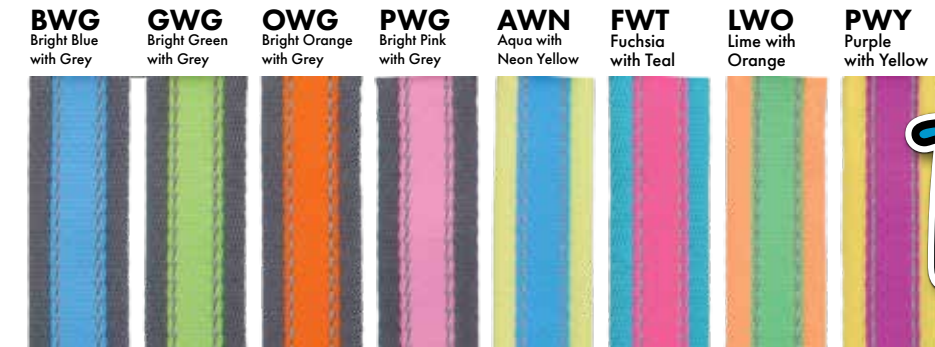

Pro Reflective Leash

- D-Ring to attach keys or waste bags
- Reflective stitching for safety

12626 Size: 3/4" x 6'
12926 Size: 1" x 6'

Pro

Pro Adjustable Waterproof Collar

- Durable, odor resistant and easy to clean

12601 Size: 3/4" x 8"-12", 10"-14"
12901 Size: 1" x 14"-20", 18"-26"