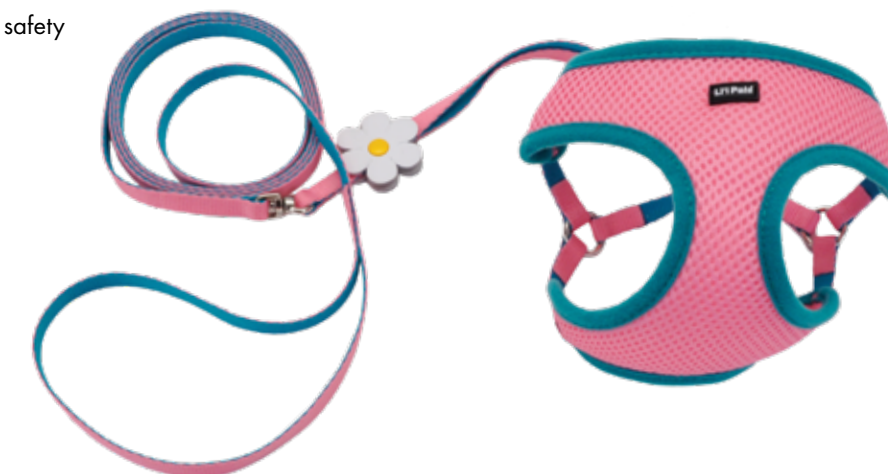

Li'l Pals® Canvas Harness

• Step-in design with hook & loop adjustment

6249
Size: PXS 8" - 10"
PSM 10" - 12"

Li'l Pals® Mesh Harness and Leash Combo

• Soft, breathable mesh material
• Swivel on leash prevents tangling for improved safety

6258
Size: PSM 10" - 14"

Li'l Pals® Glitter Adjustable Collar

- Eye-catching style with a dazzling sparkle design
- Provides a secure, comfortable fit with extra narrow width

6234
Size: 3/8" x 6"-8"

6235
Size: 3/8" x 8"-12"