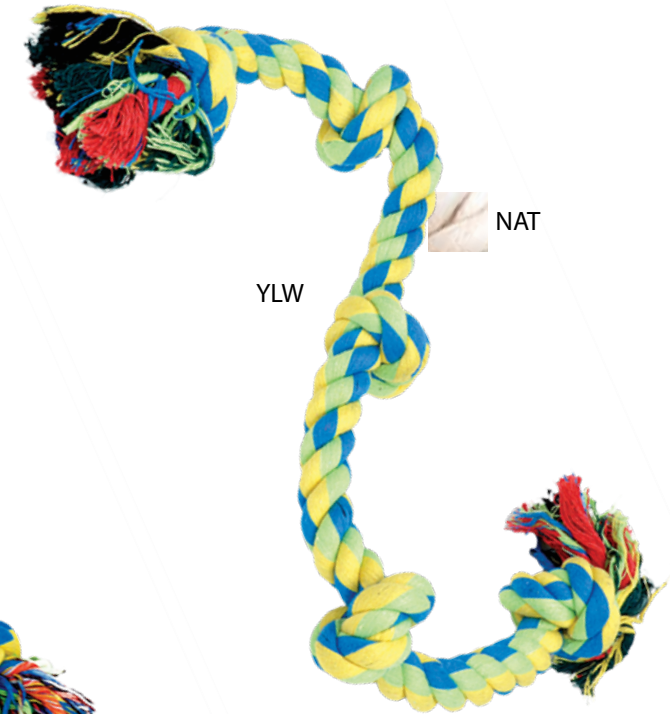

82514
3" Spiny Ball

82523
4" Pork Chop

82531
6.5" Small Spike End Dumbbell

82536
6" Jumbo Hamburger

Rascals® Rope Toys

- 100% Cotton
- Rope flossing action promotes healthy teeth and gums

87030
16" 3 Knot Rope Tug

87032
10" 2 Knot Rope Tug

87036
5" 2 Knot Rope Tug

87034
9" 2 Knot Rope Tug

87044
14" 3 Knot Rope Tug

87045
26" 5 Knot Rope Tug

87048
10" Braided Rope Stick

87049
13" Braided Rope Stick

87055
3" Knotty Rope Ball

Turbo Scratcher®

- Rounded race track with ball encourages play and exercise
- Catnip included to boost energy during playtime.
- Non-skid bottom prevents toy from slipping during play.

70128

Size: 15.5"