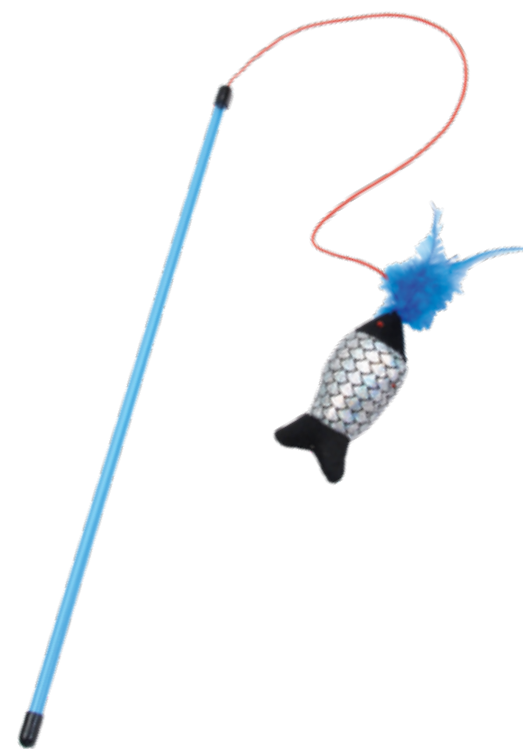

Turbo® Fishing Pole

80452

Size: 18"