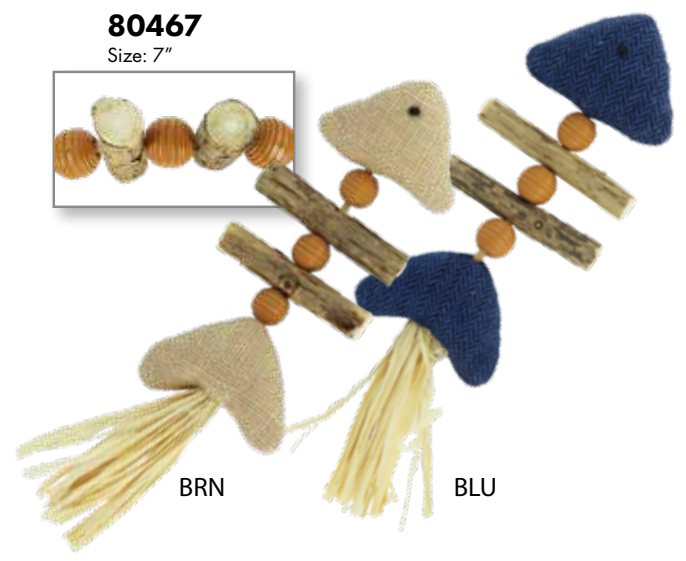

Turbo® Dangle Fish Toys
• Features Silver Vine, a natural material that promote oral hygiene
80467
Size: 7"