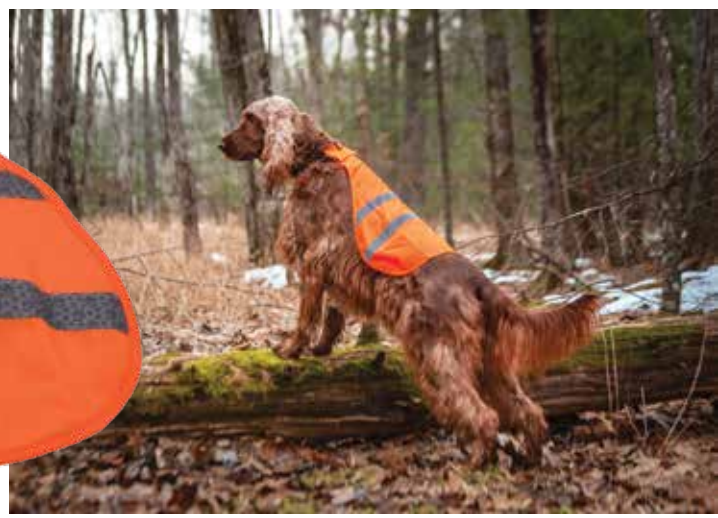

Reflective Safety Vest

- Maximizes visibility during the day and night

1911

Size: SML
MED
LRG

NOR
Neon Orange

EZ Change® ID Clips with Silencers [Set of 2]

- Allows you to quickly change tags from one collar to another
- When placed between multiple tags, the silencer reduces tag jingle