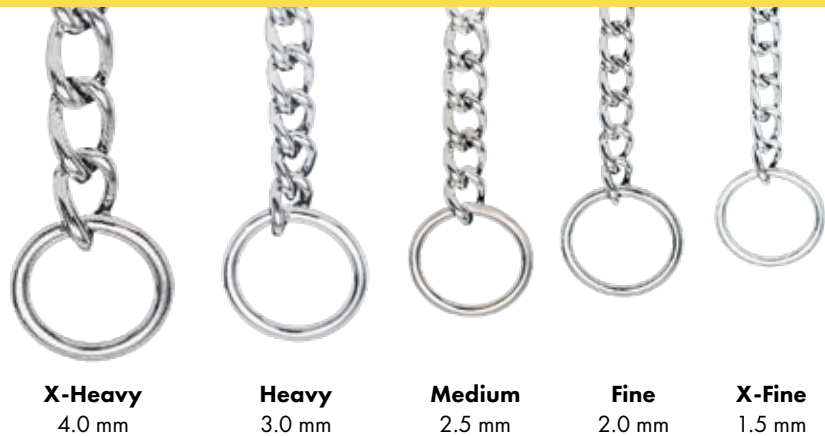

57

Fine Size: 2.25 mm x 16"
Heavy Size: 3.20 mm x 20"
X-Heavy Size: 4.0 mm x 22"

Herm Sprenger® Extra Links [Set of 3]

513

Fine Size: 2.25 mm
Medium Size: 3.0 mm
Heavy Size: 3.25 mm
X-Heavy Size: 3.8 mm

Herm Sprenger® Stainless Steel Extra Links [Set of 3]

523

Fine Size: 2.25 mm
Heavy Size: 3.20 mm
X-Heavy Size: 4.0 mm

Herm Sprenger® Black Stainless Extra Links [Set of 3]

523B

Fine Size: 2.25 mm
Heavy Size: 3.25 mm
X-Heavy Size: 4.0 mm

TITAN
by Coastal

Titan® Chain Training Collar