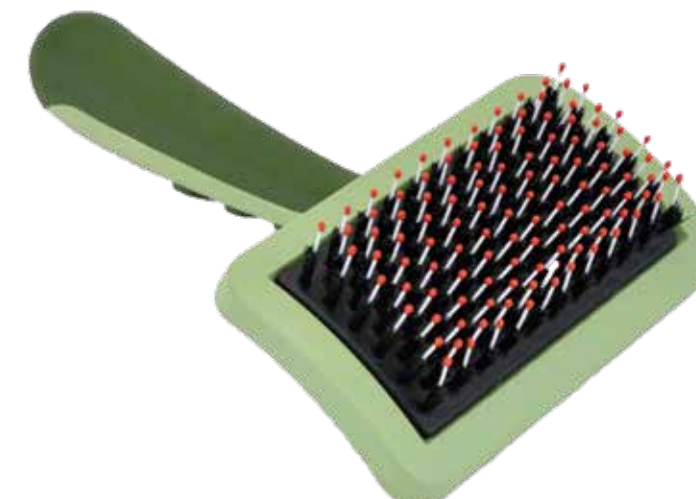

Complete Cat Brush

- Reduces shedding

W405