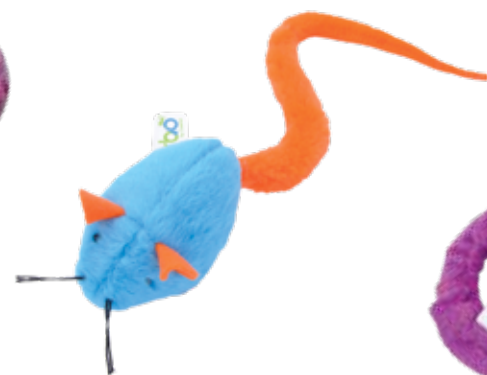

80465
Size: 2" [2 pack]

Turbo® Wool Balls

80468
Size: 4.75" [2 pack]

Turbo Tail™

88323
Size: 8"

Turbo Tail™ Rattle Ball

88324
Size: 9"

Turbo Tail™ Rattle Mouse

88327
Size: 11"

Turbo Tail™ Ameba-Bug

88328
Size: 11"

Turbo® Fur Mice

80402
Size: 2" [3 pack]

Turbo® Fur Mice

80040
Size: 2" [12 pack]

Turbo® Fishing Pole