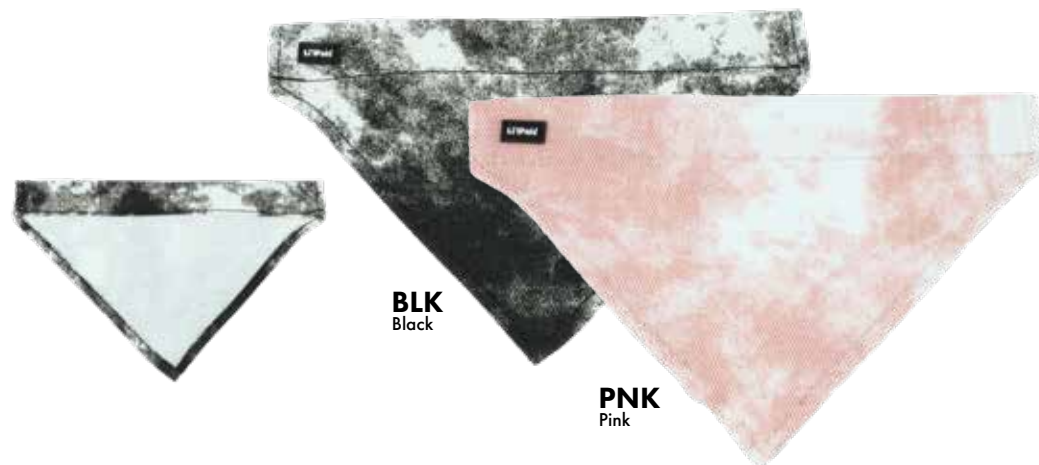

BLK
Black

PNK
Pink

Li'l Pals® Waste Bag Dispenser

- Side duffel bag design
- Soft textured canvas
- Includes 15 waste bags

16220