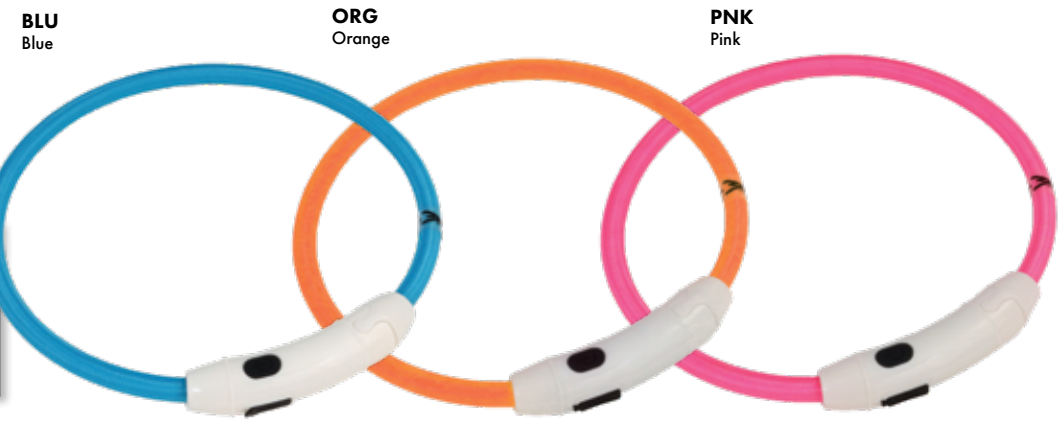

Soft Basket Muzzle

- Flexible silicone basket
- Soft neoprene-lined straps for comfort
- Temporarily restrains to prevent biting, chewing and barking

Color: BLK

1365

Size	For Breeds Similar to:
1	Dachshund, Maltese, Toy Poodle
2	Cocker Spaniel, Jack Russell, West Highland Terrier
3	Beagle, Corgi, Schnauzer
4	Dalmatian, Pointer, Siberian Husky
5	Retriever, Boxer, Doberman
6	Mastiff, Great Dane, St. Bernard

USB Light Up Neck Ring

- USB charger included
- 3 light settings: solid, flash, slow flash
- Lasts up to 5 hours on a charge

45401
Size: 12",16",24"

USB Charger Included

Silicone Blinker Light

- Battery powered
- 3 light settings: solid, flash, slow flash
- Lasts approximately 100 hours