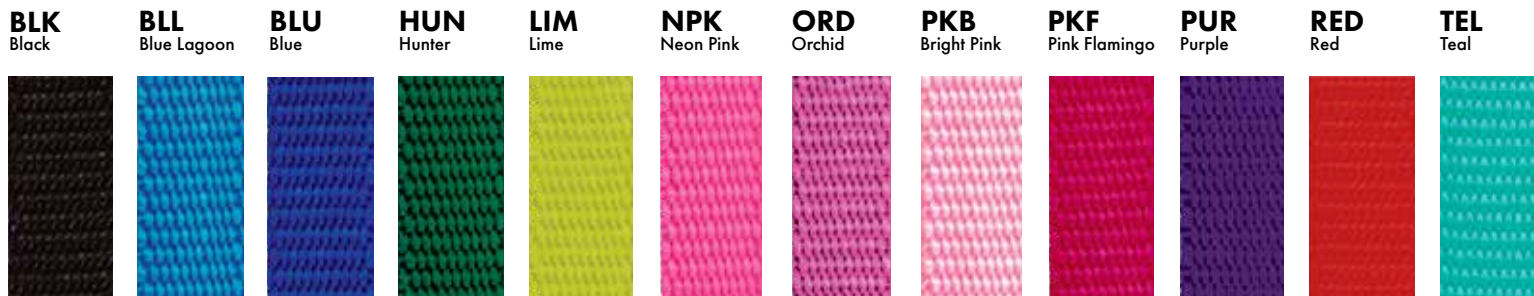

Giant Chain Traffic Leash

- Extra strong and durable
- Resists tarnish and rust
- Perfect for high-traffic areas
- Excellent for extra-large dogs

Colors: BLK

2931

Size: 10.0 mm x 30"

Actual Link Size

Macho Dog® Double-Ply Collar