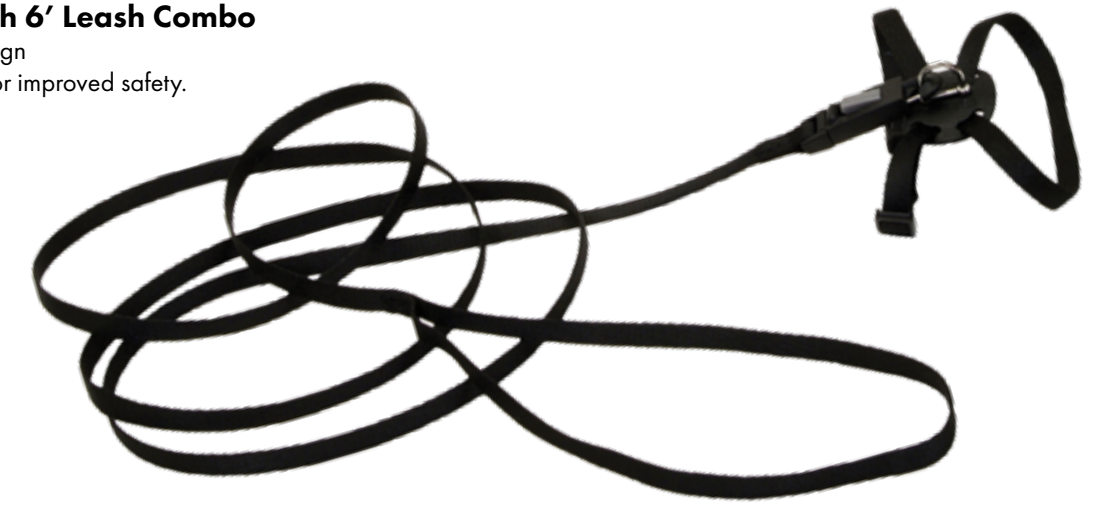

7772
Size: 5/16" x Up to 8"

Li'l Pals® Kitten Harness with 6' Leash Combo

- Over-the-head fully adjustable design
- Swivel on leash prevents tangling for improved safety.

7246
Size: 5/16" x 6"-10"

Double-Sided Kitten Comb