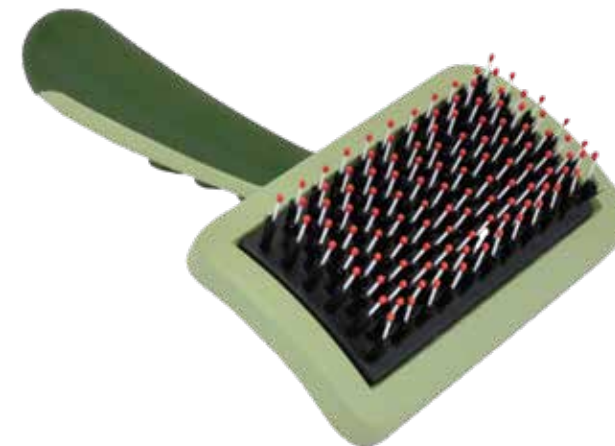

Self Cleaning Slicker Brush

- Pins retract for easy clean-up

W416 **W417** **W418**
 Size: Small Size: Medium Size: Large

Nylon Coated Tip Brush for Longhaired Breeds

- Detangle and shine

W423

Comfort Grip Curry Brush

- For use wet or dry
- Removes loose short hair

W421

Flexible Slicker Brush

- Brush flexes for superior grooming

W425 **W424**
 Size: Small Size: Medium

Nylon Coated Tip Brush for Shorthaired Breeds

- Detangle and shine