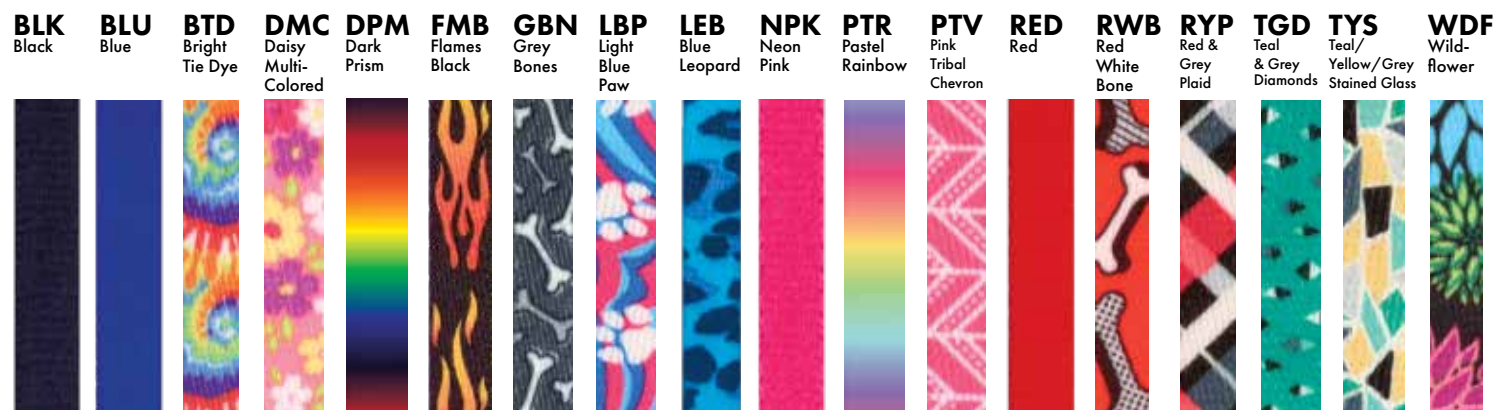

Li'l Pals® Canvas Harness

• Step-in design with hook & loop adjustment

6249
Size: PXS 8" - 10"
PSM 10" - 12"