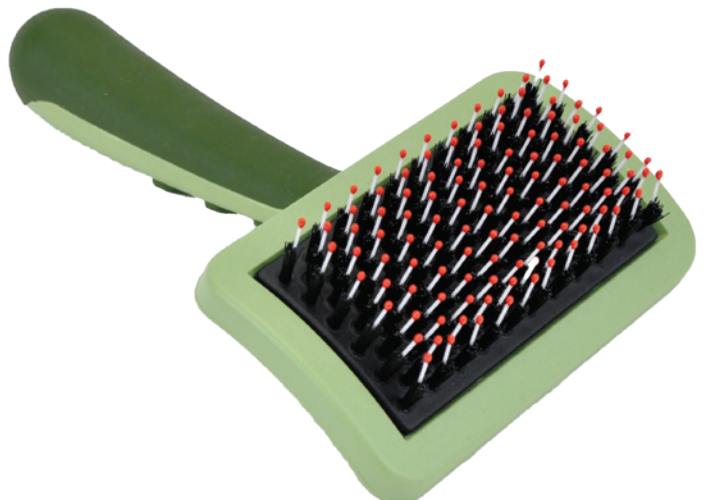

Complete Cat Brush

- Reduces shedding

W405