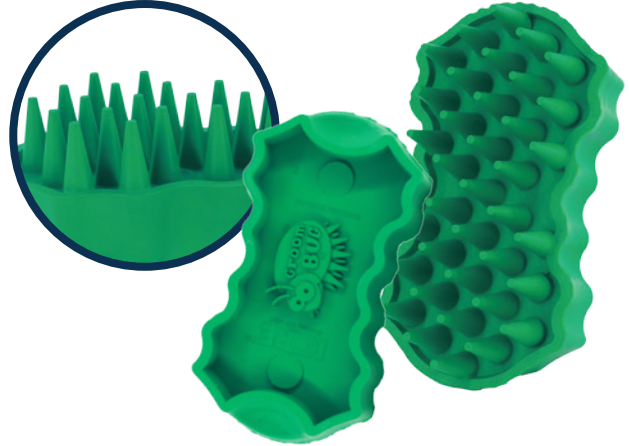

87984 GRNMED | 4.5"

87985 GRNLRG | 6.75"

87982 GRNMED | 4.5"

87980 GRNLRG | 6.75"

PetKORE™ GroomBug™

Patented finger configuration improves hair removal and promotes skin health
Squeegee off excess water during baths

EQUINE