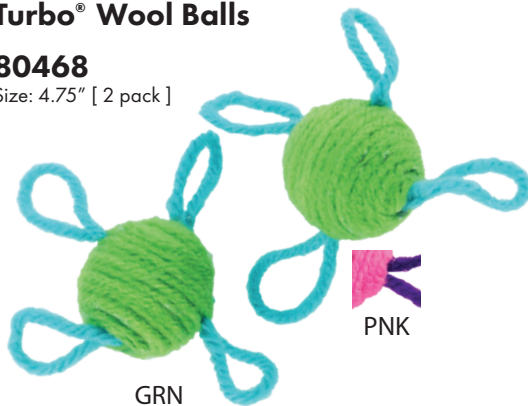

Size: 2" [2 pack]

Turbo® Fur Mice

80040

Size: 2" [12 pack]

Turbo® Wool Balls

80468

Size: 4.75" [2 pack]

Turbo® Plastic Tubes