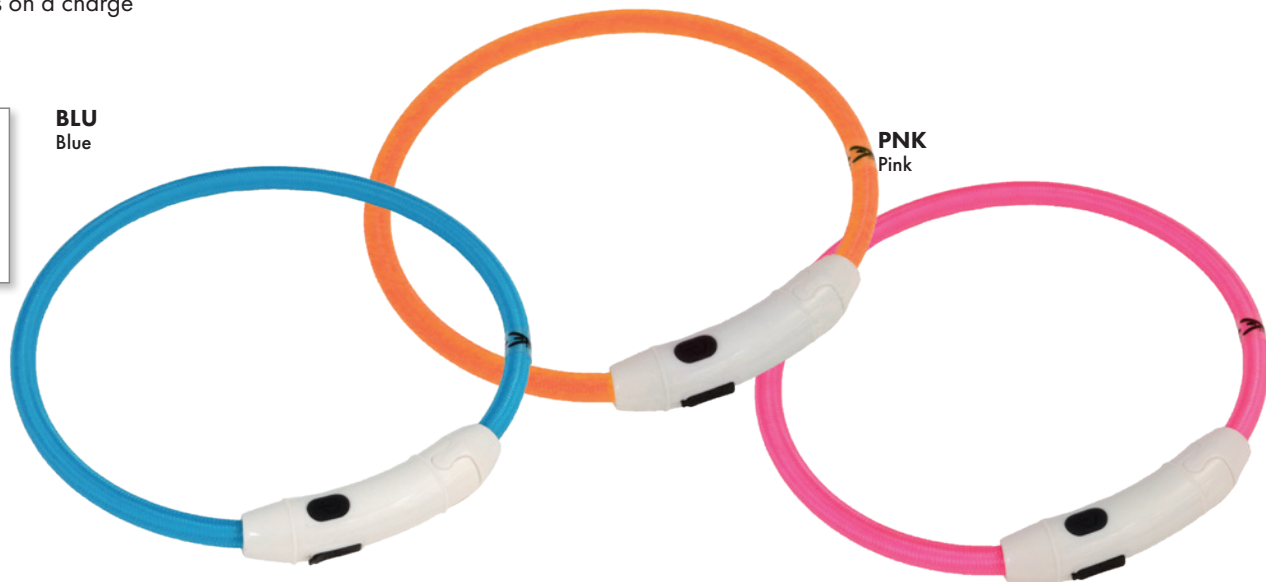

USB Light Up Neck Ring

- USB charger included
- 3 light settings: solid, flash, slow flash
- Lasts up to 5 hours on a charge

45401

Size: 24"

USB Charger
Included

BLU
Blue

ORG
Orange

PNK
Pink

Reflective Safety Vest

- Maximizes visibility during the day and night

1911

Size: SML Up to 18lbs, Girth: 18"-22"

MED Up to 50lbs, Girth: 24"-29"

LRG Over 50lbs, Girth: 28"-34"

NOR
Neon Orange

EZ Change® ID Clips with Silencers [Set of 2]