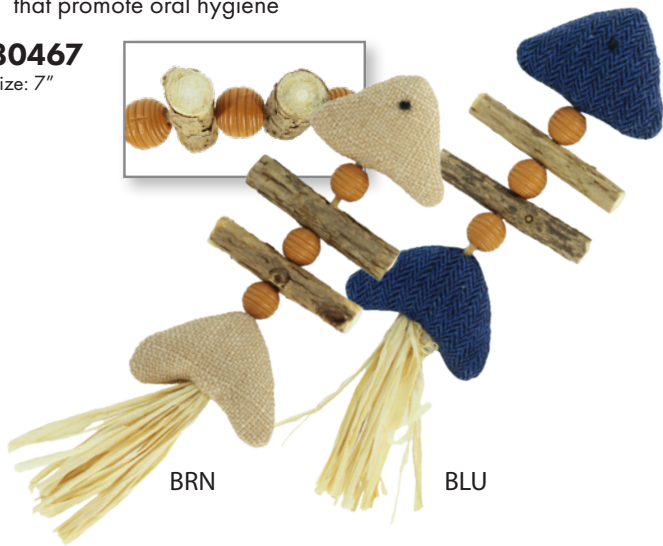

81031
[3 pack]

Insert for a "catnip boost"

Turbo® Dangle Fish Toys

- Features Silver Vine, a natural material that promote oral hygiene

80467

Size: 7"

Turbo® Corrugate Mouse

- Natural texture like corrugate satisfies the urge to scratch
- Catnip on the inside!