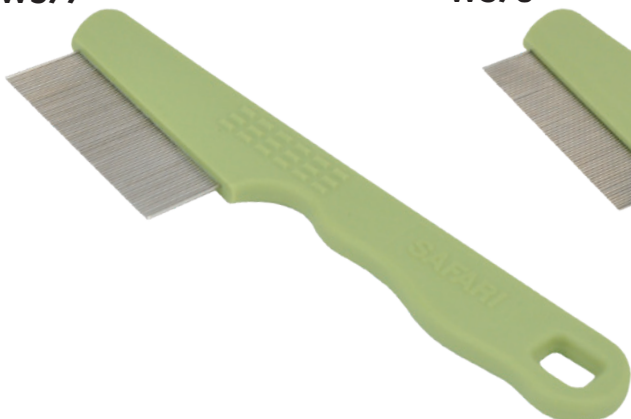

W598

Flea Comb with Wooden Handle

- Helps detect fleas early to prevent further infestation

W567

Flea Comb for Longhaired Breeds

- Perfect for long haired breeds
- Contoured to fit in your palm for better control

W577

Flea Comb for Shorthaired Breeds

- Perfect for short haired breeds
- Helps detect fleas early to prevent further infestation

W578

Flea Comb with Double Row of Teeth

- Perfect for short and long haired breeds
- Crafted to reach deep into your dog's coat