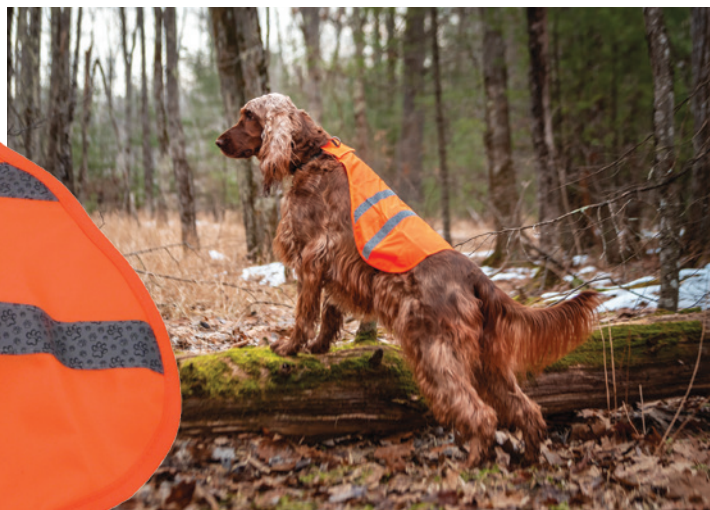

Reflective Safety Vest

- Maximizes visibility during the day and night

1911

Size: SML Up to 18lbs, Girth: 18"-22"

MED Up to 50lbs, Girth: 24"-29"

LRG Over 50lbs, Girth: 28"-34"

NOR
Neon Orange

EZ Change® ID Clips with Silencers [Set of 2]