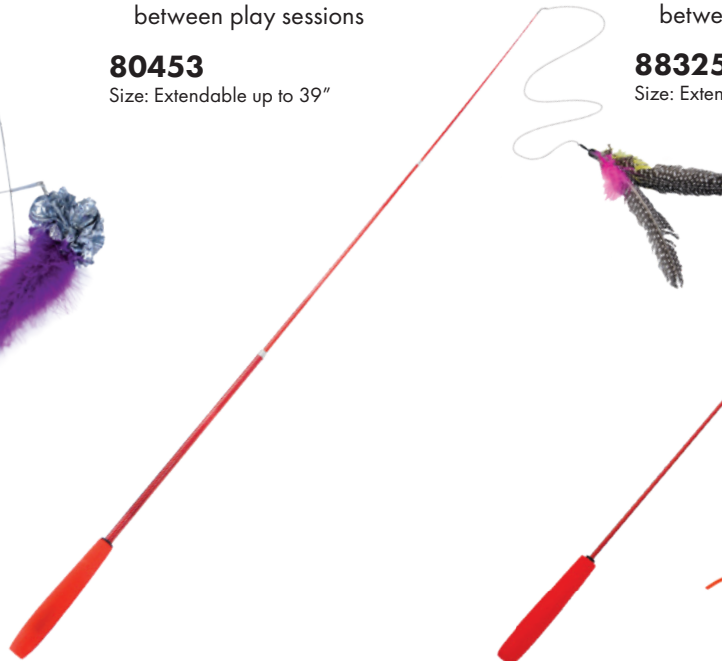

- Collapsible for easy storage in between play sessions

80470

Size: Extendable up to 39"

Turbo® Telescoping Flying Teaser

- Collapsible for easy storage in between play sessions

80453

Size: Extendable up to 39"

Turbo Tail™ Telescoping Teaser

- Collapsible for easy storage in between play sessions

88325

Size: Extendable up to 39"

Turbo® Feather Replacement

80457

[2 pack]

Turbo® LED Pointer