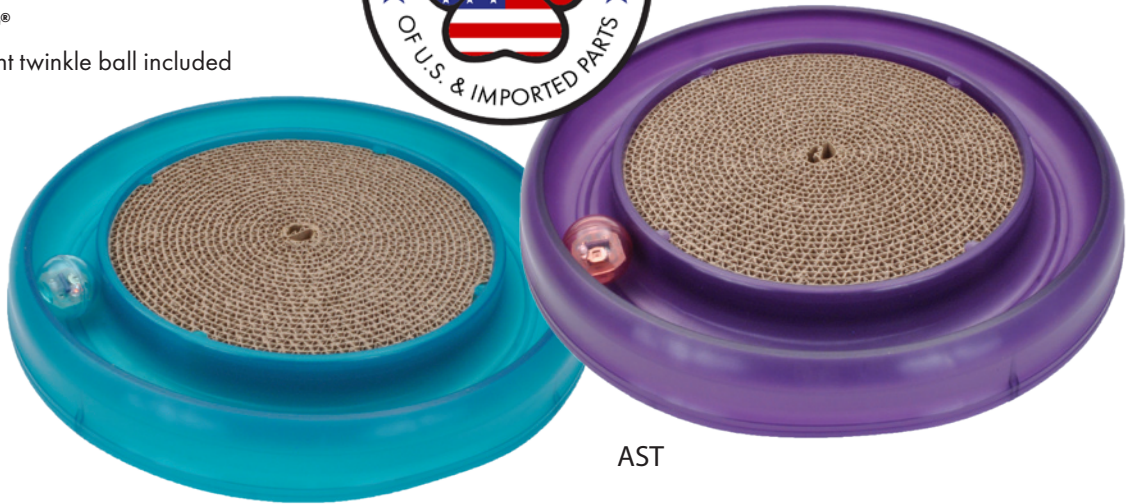

Turbo® Star Chaser®

- Catnip and motion light twinkle ball included

70130
Size: 16"

AST

Turbo Scratcher® Replacement Pads

- 1 Pack = 2 Pads
- Fits with the Turbo Scratcher and the Star Chaser
- Made with 95% recycled material

60105
Size: 10"