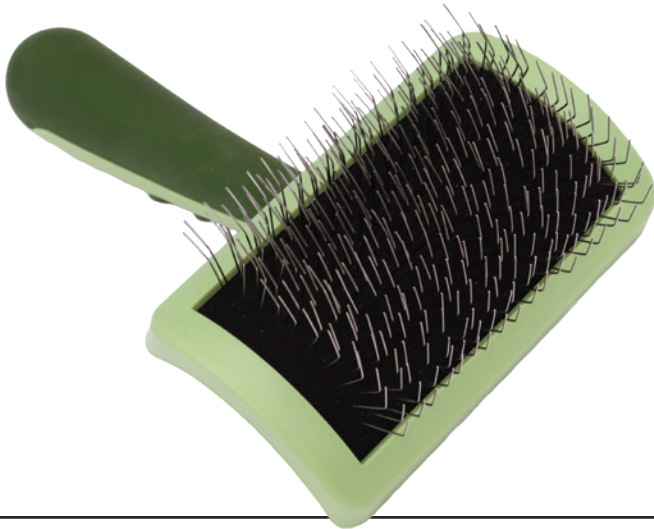

Size: Large

Curved Firm Slicker Brush with Coated Tips for Long Hair

- Removes shedding hair, separates tangles and prevents mats

W467

Size: Medium

W468

Size: Large

Self Cleaning Slicker Brush