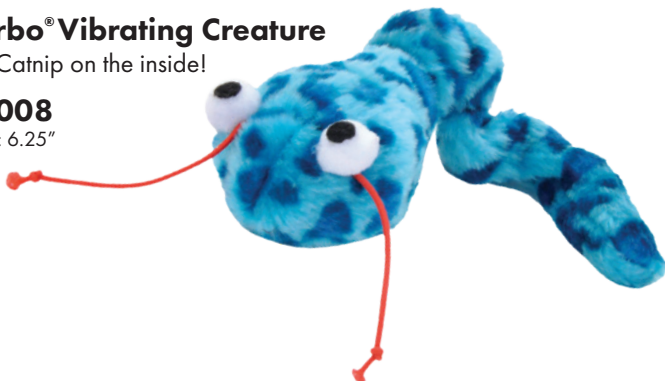

81033

Size: 9"

Turbo® Feather Mouse

- Catnip on the inside!

81028

Size: 5.75"

Turbo® Hairy Monster

- Catnip on the inside!

81020

Size: 6.25"

Turbo® Big Ears Mouse

- Catnip on the inside!

81021

Size: 5.5"

Turbo® Vibrating Creature

- Catnip on the inside!

81008

Size: 6.25"

Turbo® Vibrating Mouse

- Catnip on the inside!

81009

Size: 3.5"

Turbo® Bouncy Bird

- Catnip on the inside!