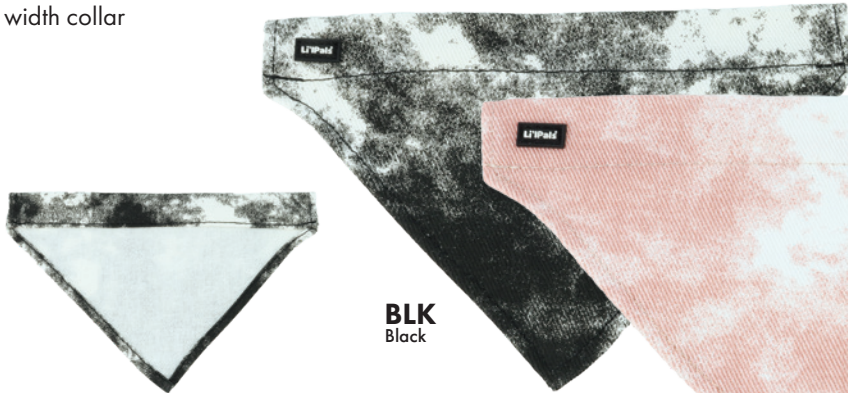

BLK
Black

PNK
Pink

Li'l Pals® Marbled Canvas Bandana

- Slip on bandana fits up to 5/8" width collar
- Soft textured canvas

16200

Size: 8" x 5"

BLK
Black

PNK
Pink