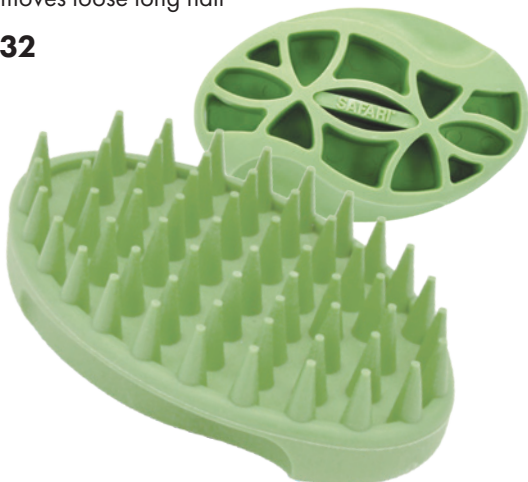

Soft Tip Curry Brush

- For use wet or dry
- Removes loose long hair

W432