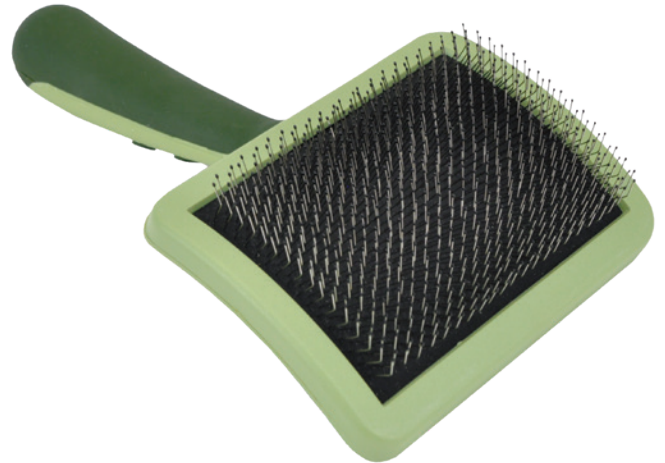

Size: Large

Curved Firm Slicker Brush with Coated Tips

- Detangle and de-shed

W462

Size: Small

W464

Size: Medium

W466

Size: Large

Curved Firm Slicker Brush with Coated Tips for Long Hair

- Removes shedding hair, separates tangles and prevents mats

W467

Size: Medium

W468

Size: Large

Self Cleaning Slicker Brush