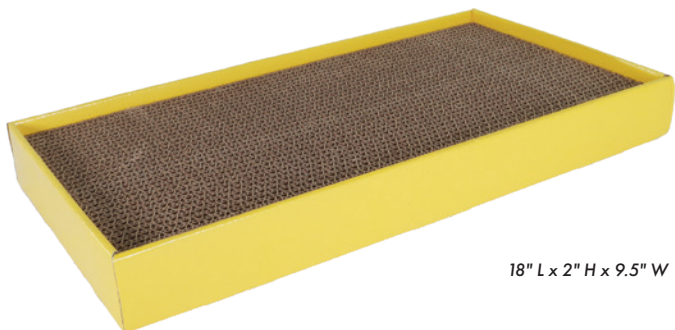

18" L x 2" H x 9.5" W

**Rectangle
81102**