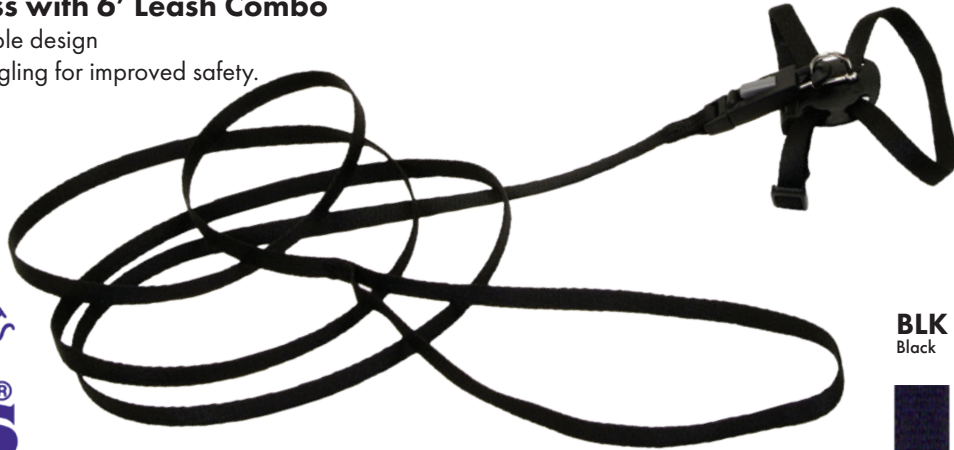

7772

Size: 5/16" x Up to 8"

GST
Green Stripes

Li'l Pals® Kitten Harness with 6' Leash Combo

- Over-the-head fully adjustable design
- Swivel on leash prevents tangling for improved safety.

7246

Size: 5/16" x 6" - 10"