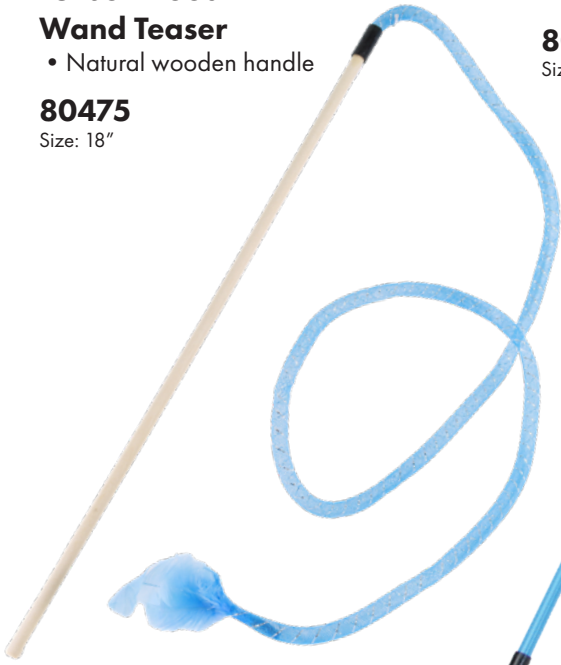

80481

Size: 3" [2 pack]

Turbo® Plastic Coils

80480

Size: 2" [4 pack]

Turbo® Wood Wand Teaser

- Natural wooden handle

80475

Size: 18"

Turbo® Fishing Pole

80452

Size: 18"

Turbo® Feather Tail Teaser

80473

Size: 19"

Turbo® Telescoping Teaser with Crinkle Tail