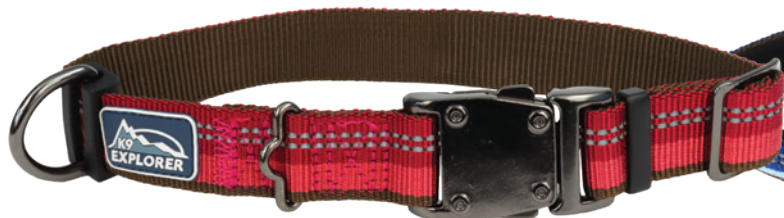

K9 Explorer® Reflective Leash

- Reflective stitching
- Padded neoprene handle and one-handed scissor snap

36406

Size: 5/8" x 6'

36906

Size: 1" x 6'

K9 Explorer® Reflective Braided Rope Snap Leash

- Swivel snap to prevent tangling
- Soft braided rope with reflective stitching woven in for safety

36206

Size: 6'

K9 Explorer® Reflective Braided Rope Slip Leash

- Adjustable keeper to fit any size neck
- No need for a collar with convenient, all-in-one slip design
- Soft braided rope with reflective stitching woven in for safety