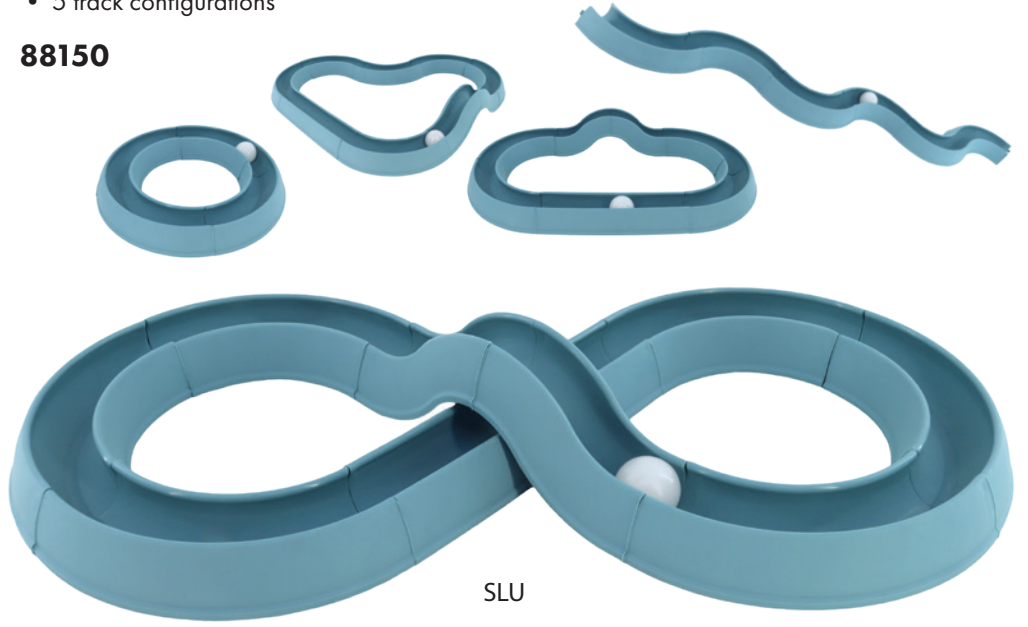

**Rainbow Stack
81108**

Turbo® Track™

- 5 track configurations

88150