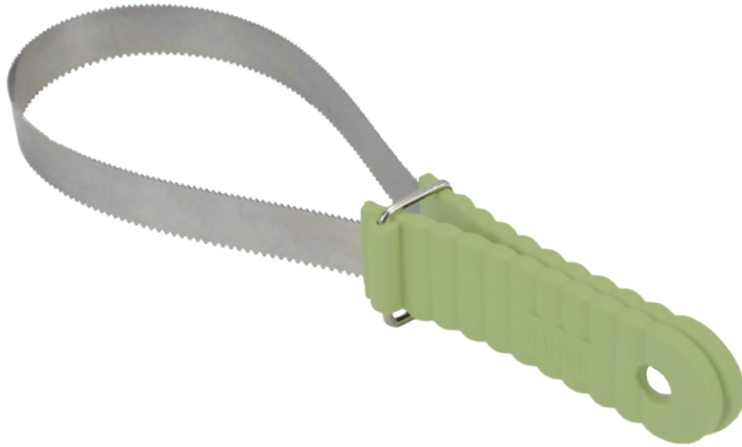

W6117

Dual-Sided Shedding Blade

- Ridged stainless steel blade efficiently sheds even the thickest coats
- Sheds large surface areas with handles held apart

W6100

Size: Medium/Large

Pet Hair Roller with 60 sheets