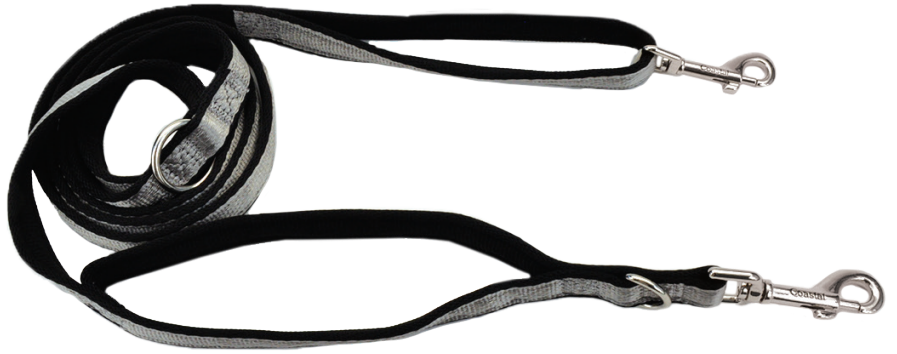

906H

Size: 1" x 6'

Insta-Grip® Control Handle Dog Leash

- Flexible grip for a secure and comfortable hold
- Sliding handle allows for adjustable control

Colors: BLK

8906

Size: 1" x 6'

Rope Slip Dog Leash

- Adjustable keeper to fit any neck size

Colors: BLK

202

Size: 6'

Padded Multi-Function Dog Leash

Color: BLK

6617

Size: 3/4" x 6'

One leash with **seven functions:**

- 1) 3 ft.
- 2) 4 ft.
- 3) 6 ft.
- 4) Double leash for two dogs
- 5) Shoulder leash
- 6) Temporary tether
- 7) Double handle

2 Dog Walker Tangle-Free Adjustable Leash