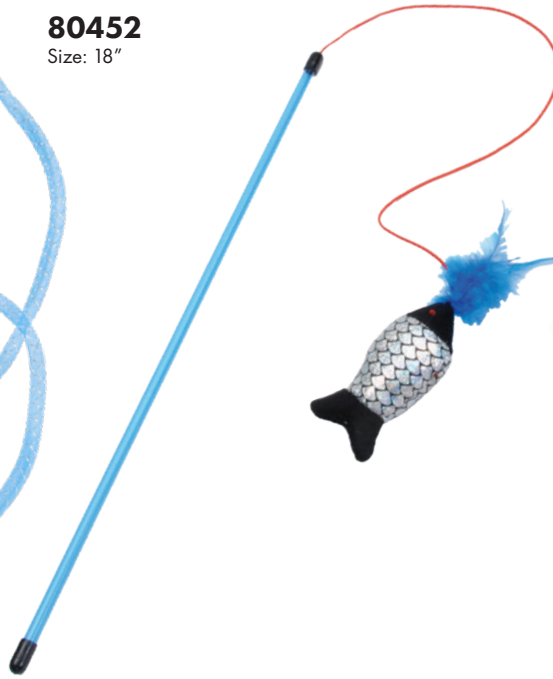

80481

Size: 3" [2 pack]

Turbo® Plastic Coils

80480

Size: 2" [4 pack]

Turbo® Wood Wand Teaser

- Natural wooden handle

80475

Size: 18"

Turbo® Fishing Pole

80452

Size: 18"

Turbo® Feather Tail Teaser

80473

Size: 19"

Turbo® Telescoping Teaser with Crinkle Tail