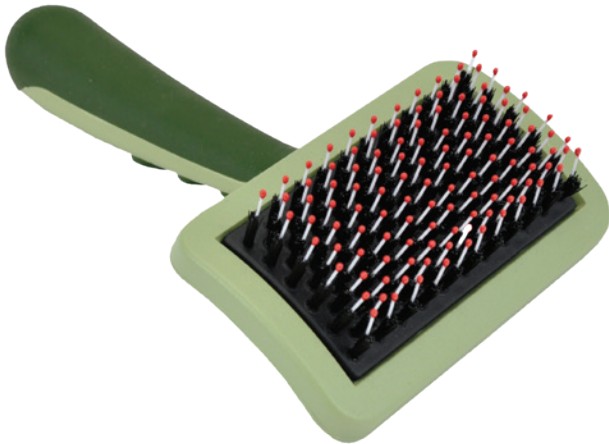

Size: Large

Curved Firm Slicker Brush with Coated Tips for Long Hair

- Removes shedding hair, separates tangles and prevents mats

W467

Size: Medium

W468

Size: Large

Self Cleaning Slicker Brush

- Pins retract for easy clean-up

W416

Size: Small

W417

Size: Medium

W418

Size: Large

Flexible Slicker Brush

- Brush flexes for superior grooming

W425

Size: Small

W424

Size: Medium

Nylon Coated Tip Brush for Shorthaired Breeds

- Detangle and shine

W422

SAFARI[®]
by Coastal

**Nylon Coated Tip Brush
for Longhaired Breeds**

- Detangle and shine

W423

Comfort Grip Curry Brush

- For use wet or dry
- Removes loose short hair

W421

Soft Tip Curry Brush