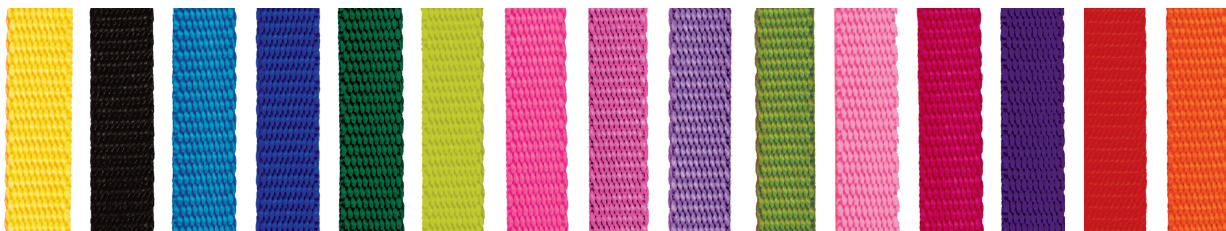

- BBT Banana Boat
- BLK Black
- BLL Blue Lagoon
- BLU Blue
- HUN Hunter Green
- LIM Lime Green
- NPK Neon Pink
- ORD Orchid
- PDP Paradise Purple
- PGR Palm Green
- PKB Bright Pink
- PKF Pink Flamingo
- PUR Purple
- RED Red
- SSO Sunset Orange