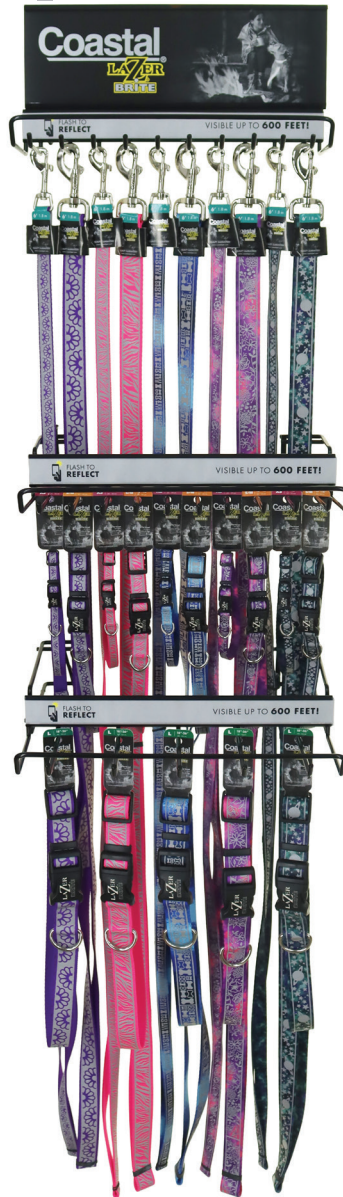

KLB526-PH

Lazer Brite® 5 Pattern Collar & Leash Display
60 Pieces • 56" x 12" x 11"
2 ea. reflective adj. collars & 6' leashes in 3 widths
& 5 patterns, leashes in 2 widths & 5 Patterns

RACKS **KLB526-NR**
No Rack - Product Only