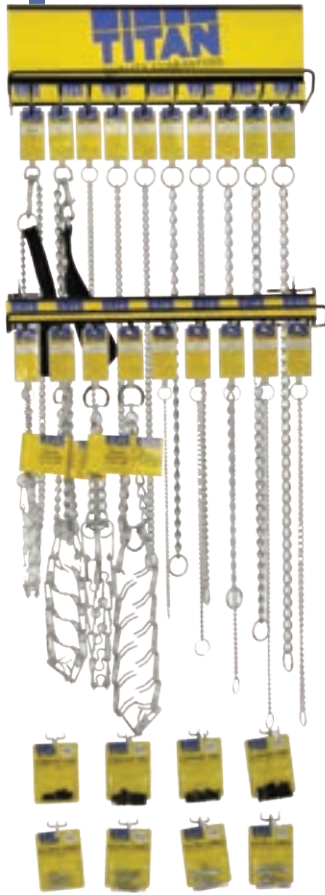

KCT217

Titan® Two-Tier Chain Display

79 Pieces • 50" x 16" x 11"
2 ea. Chain Leashes in 2 Sizes
and 3 ea. Assorted Chain
Collars, Prong Training
Collars, Extra Links and
Comfort Tips