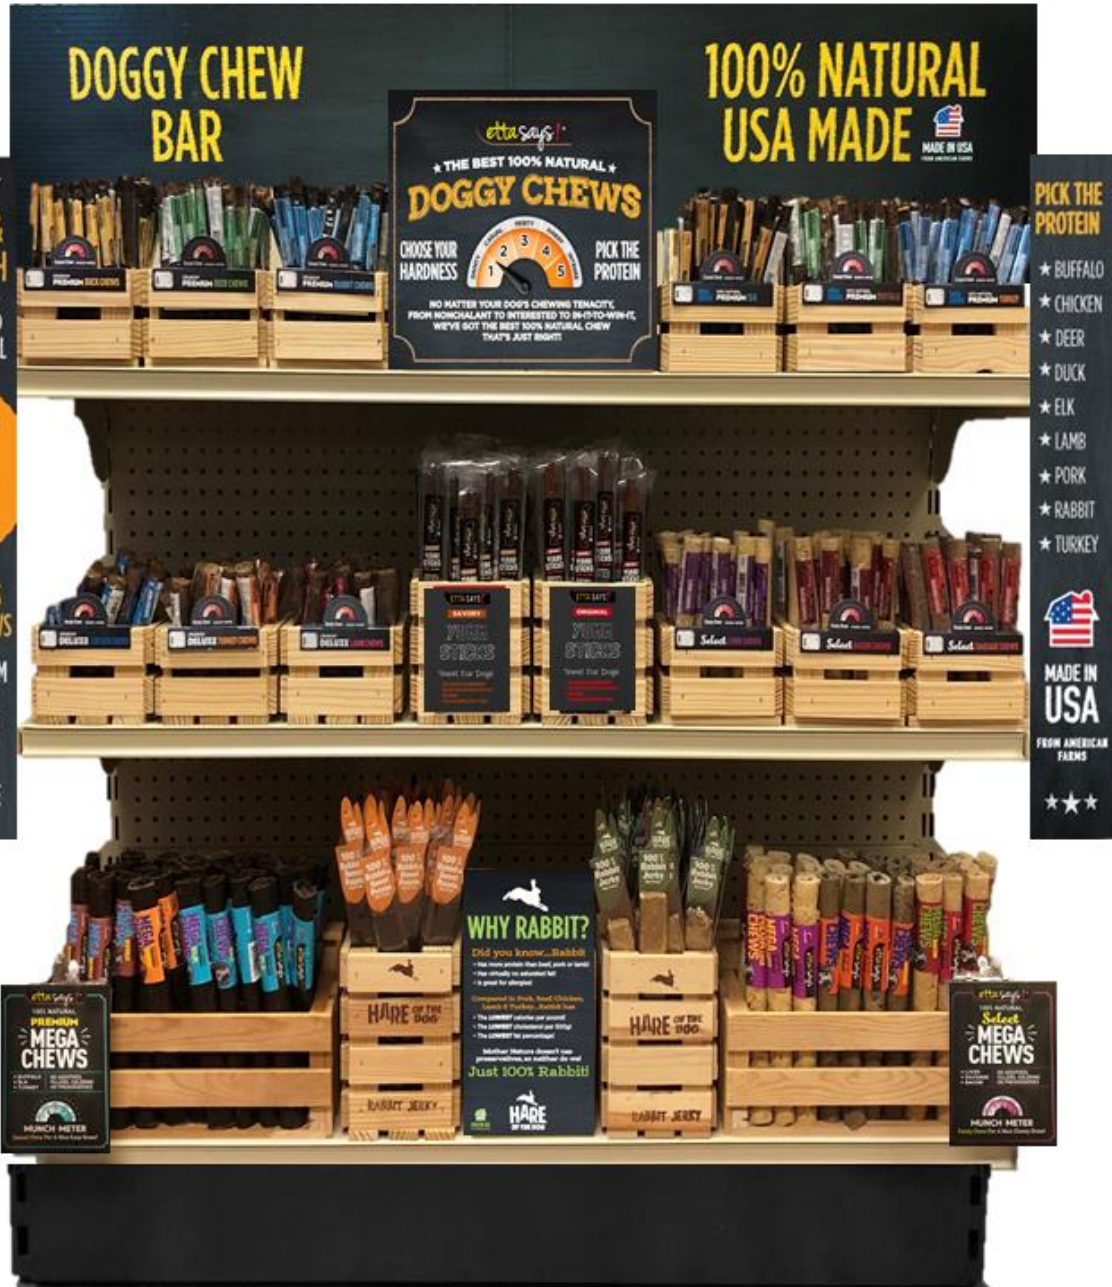

Set Up Instructions and Breakdown

DOGGY CHEW BAR

100% NATURAL USA MADE

etta says!
★ THE BEST 100% NATURAL ★
DOGGY CHEWS
CHOOSE YOUR HARDNESS PICK THE PROTEIN
NO MATTER YOUR DOG'S CHEWING TENACITY, FROM MUNCHALANT TO INTERESTED TO IN-FO-FO-WHY-IT, WE'VE GOT THE BEST 100% NATURAL CHEW THAT'S JUST RIGHT!

★★★
MIX & MATCH
100% NATURAL

5 FOR $10

3 TYPES OF CHEWS
PREMIUM
★ SELECT
★ DELUXE

PICK THE PROTEIN

- ★ BUFFALO
- ★ CHICKEN
- ★ DEER
- ★ DUCK
- ★ ELK
- ★ LAMB
- ★ PORK
- ★ RABBIT
- ★ TURKEY

MADE IN USA
FROM AMERICAN FARMS

★★★

etta says!
100% NATURAL
PREMIUM MEGA CHEWS
MUNCH METER

etta says!
100% NATURAL
Select MEGA CHEWS
MUNCH METER